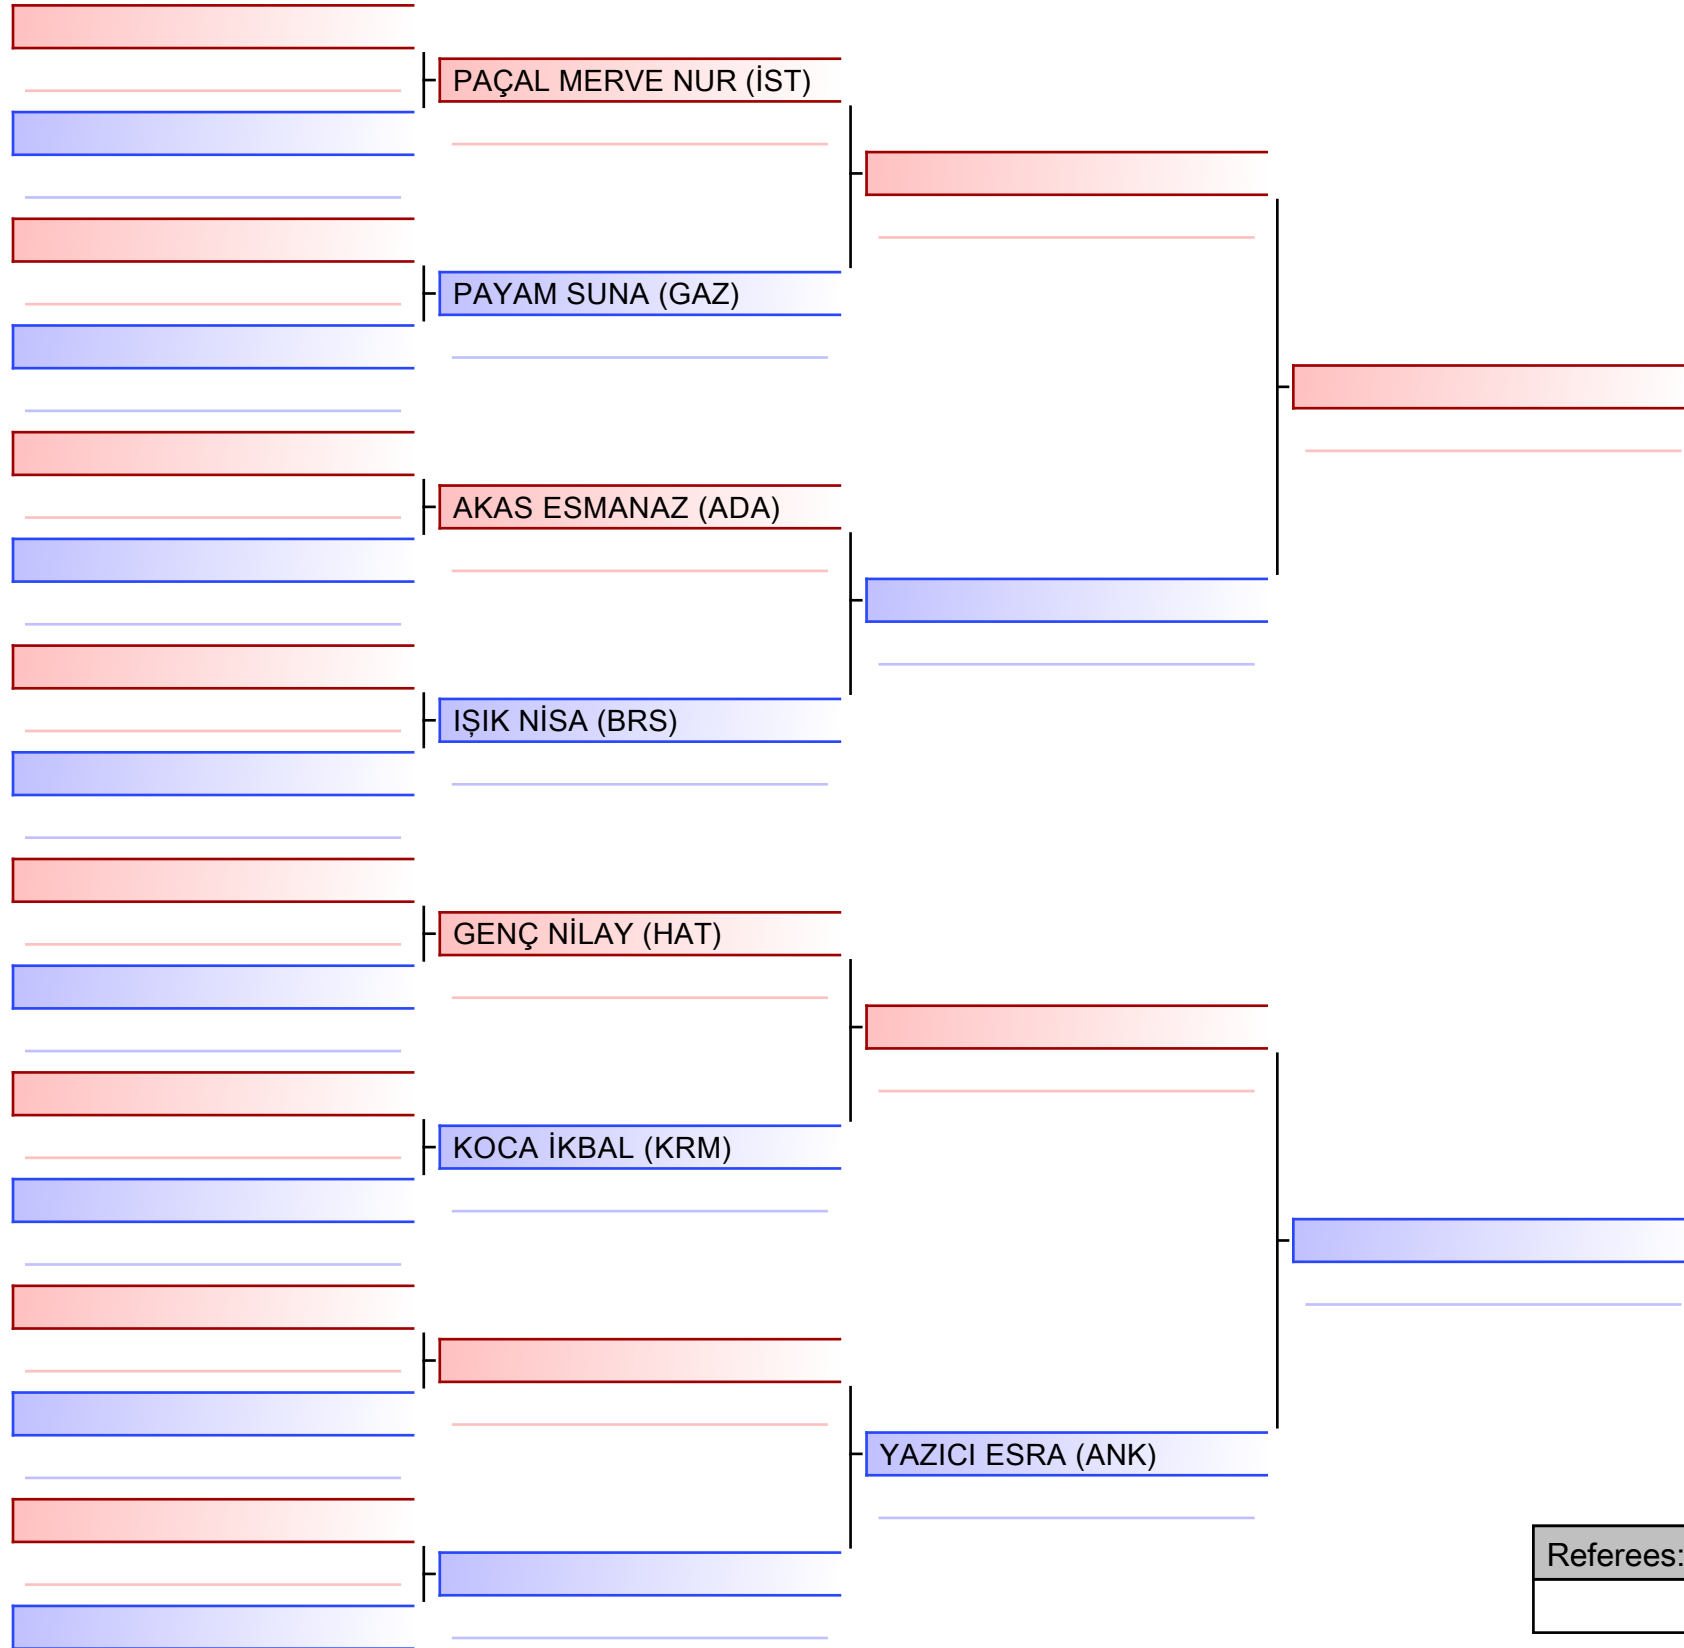

Referees:			

Referee

Referees:			

Referee

Referees:			

Grey box

Referees:			

Referee

Referees:			

Empty box for match details or scores.

Referees:			

Referees:

Referees:			

Referees:			