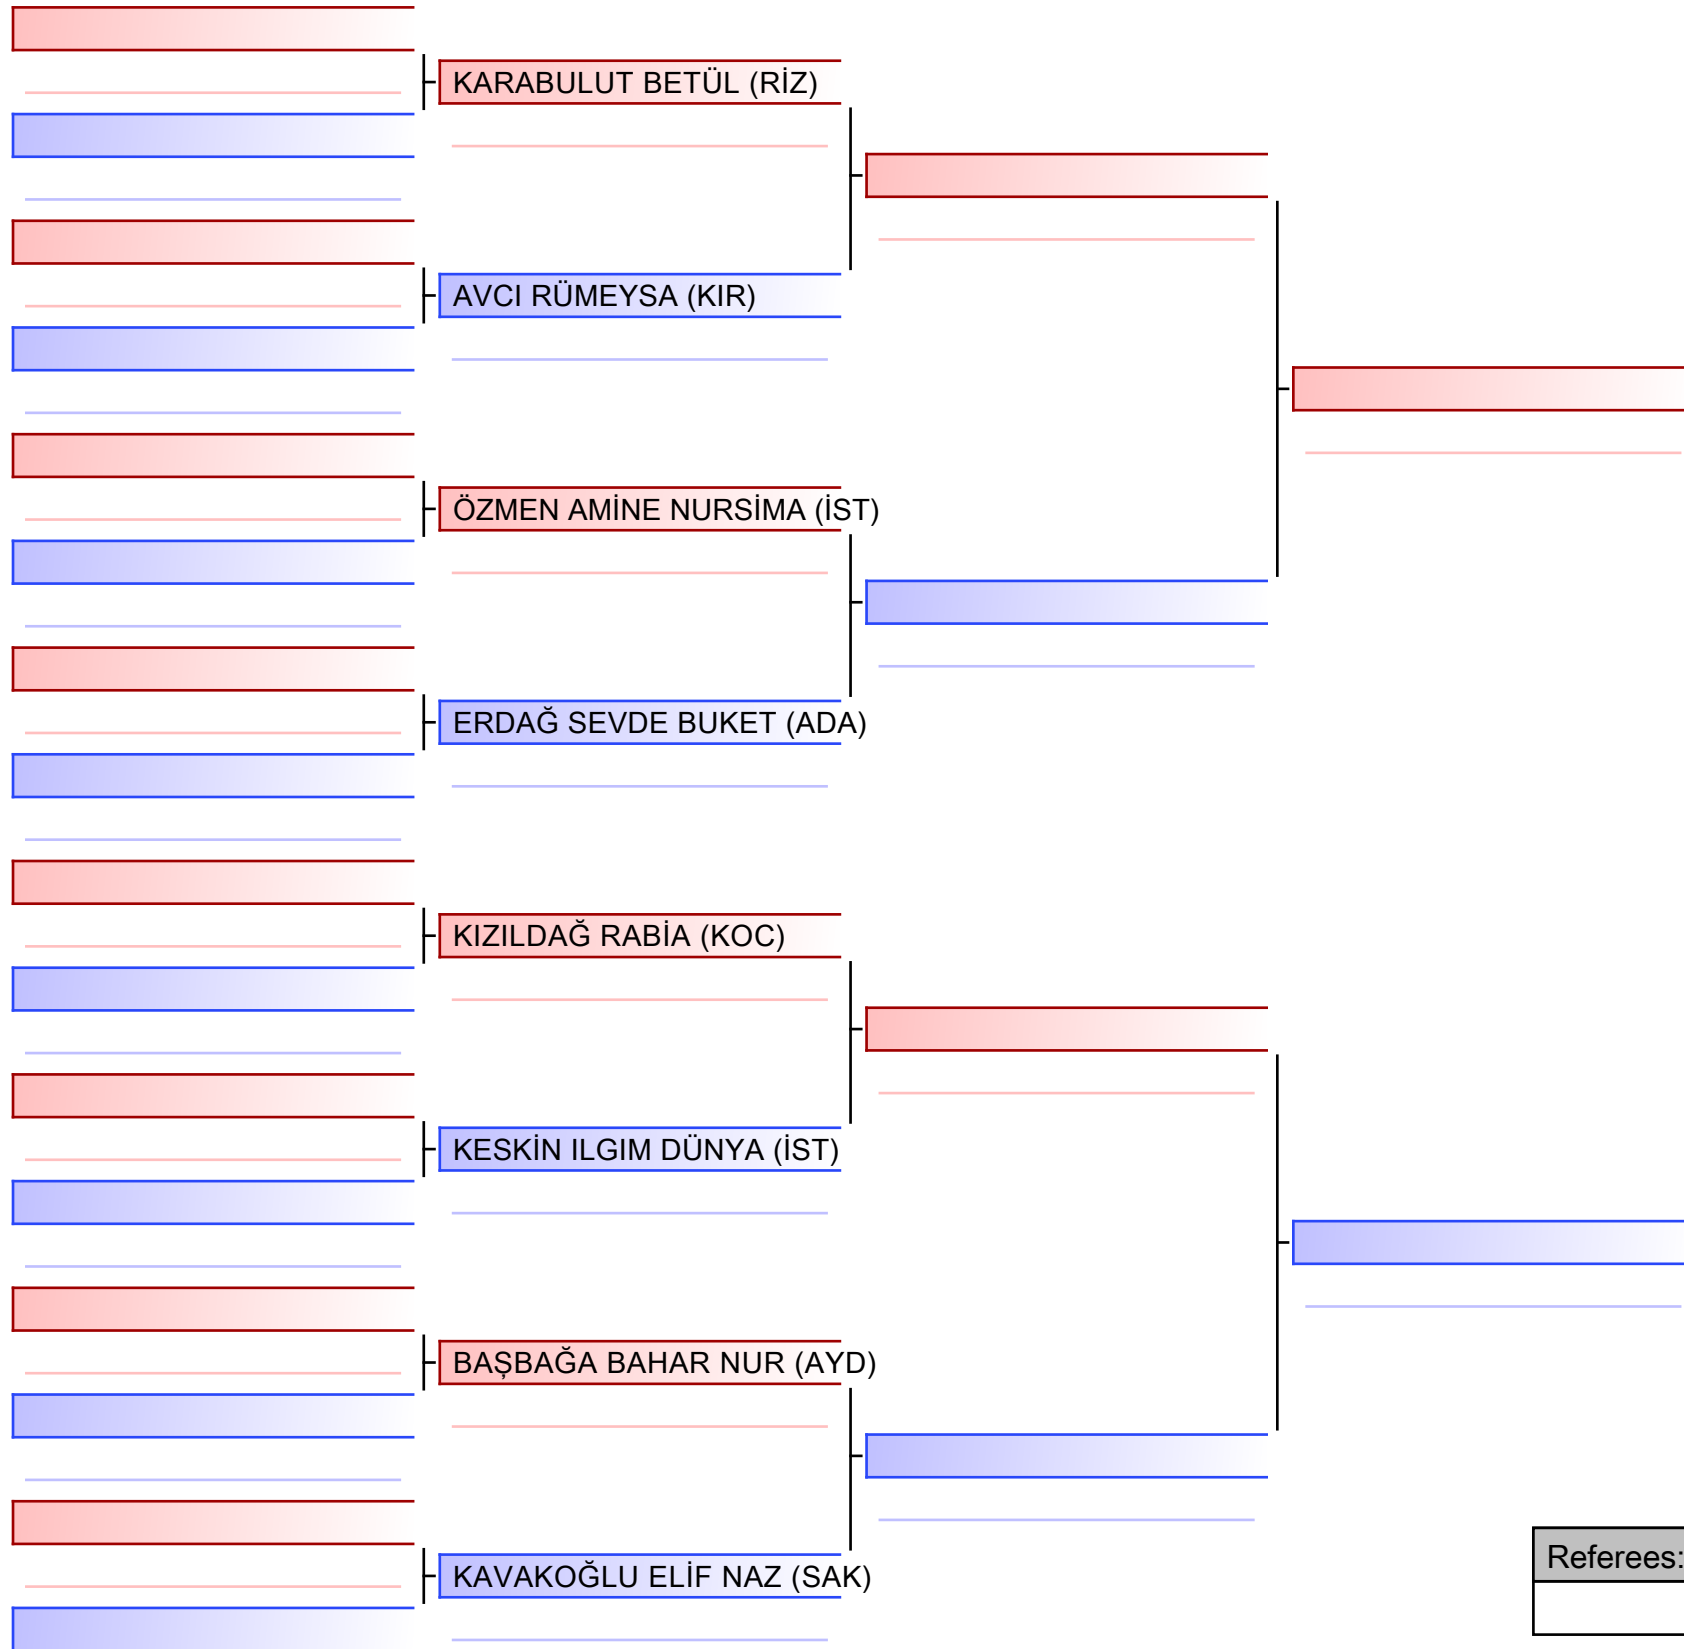

Referees:			

Referee

Referees:			

Referee

Referees:			

Grey box

Referees:			

Referee

Referees:			

Empty box for match details or scores.

Referees:			

Referees:

Referees:			

Referees:			