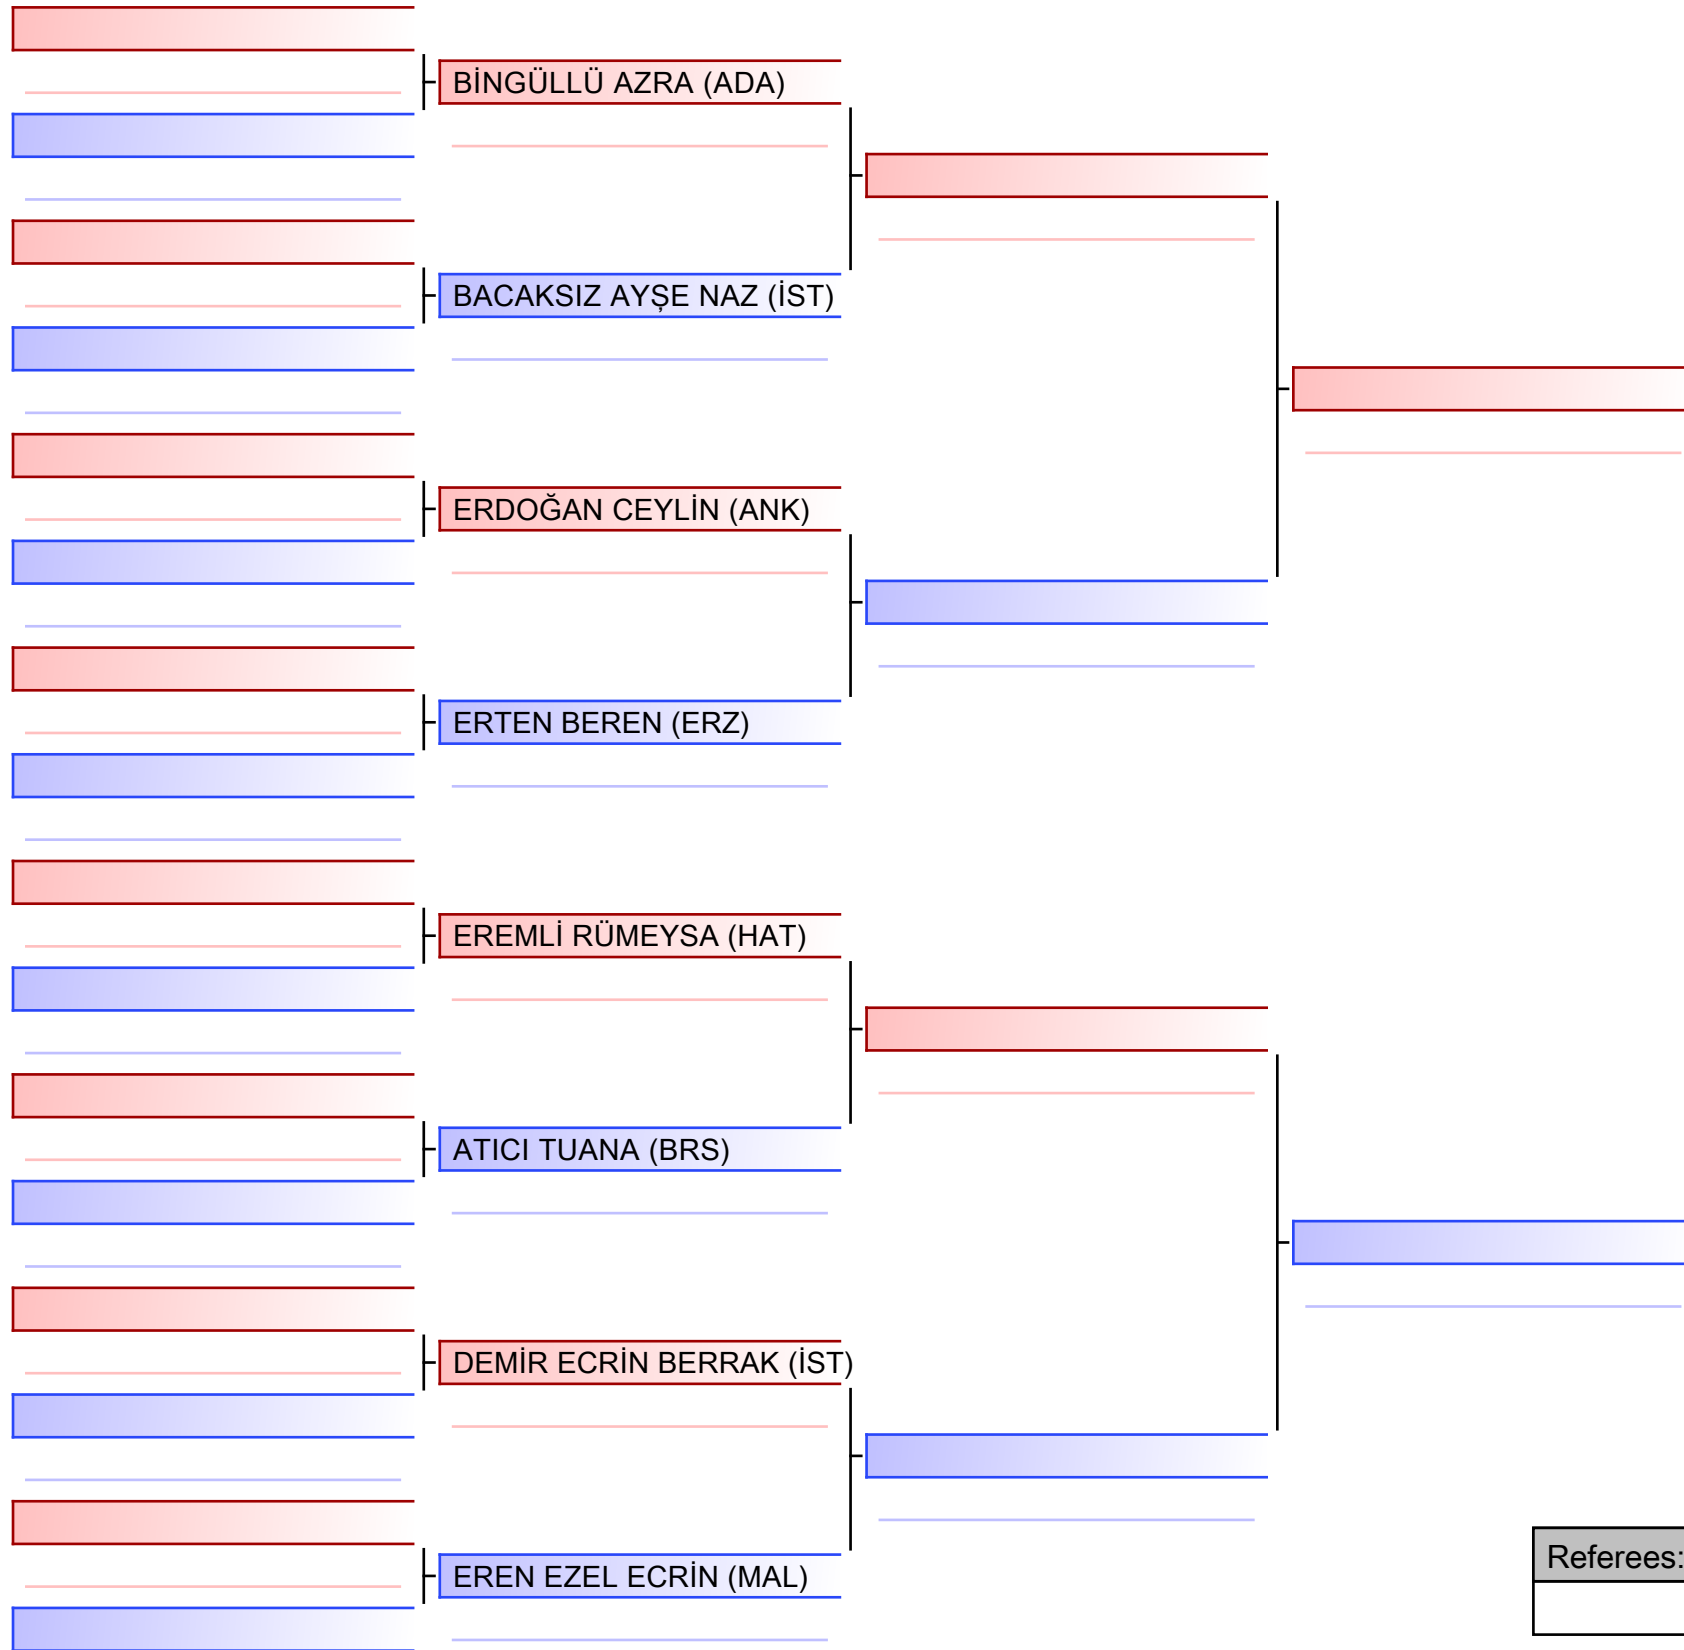

Referees:			

Referee

Referees:			

Referee

Referees:			

Grey box

Referees:			

Referee

Referees:			

Empty box for match details or scores.

Referees:			

Referees:

Referees:			

Referees:			