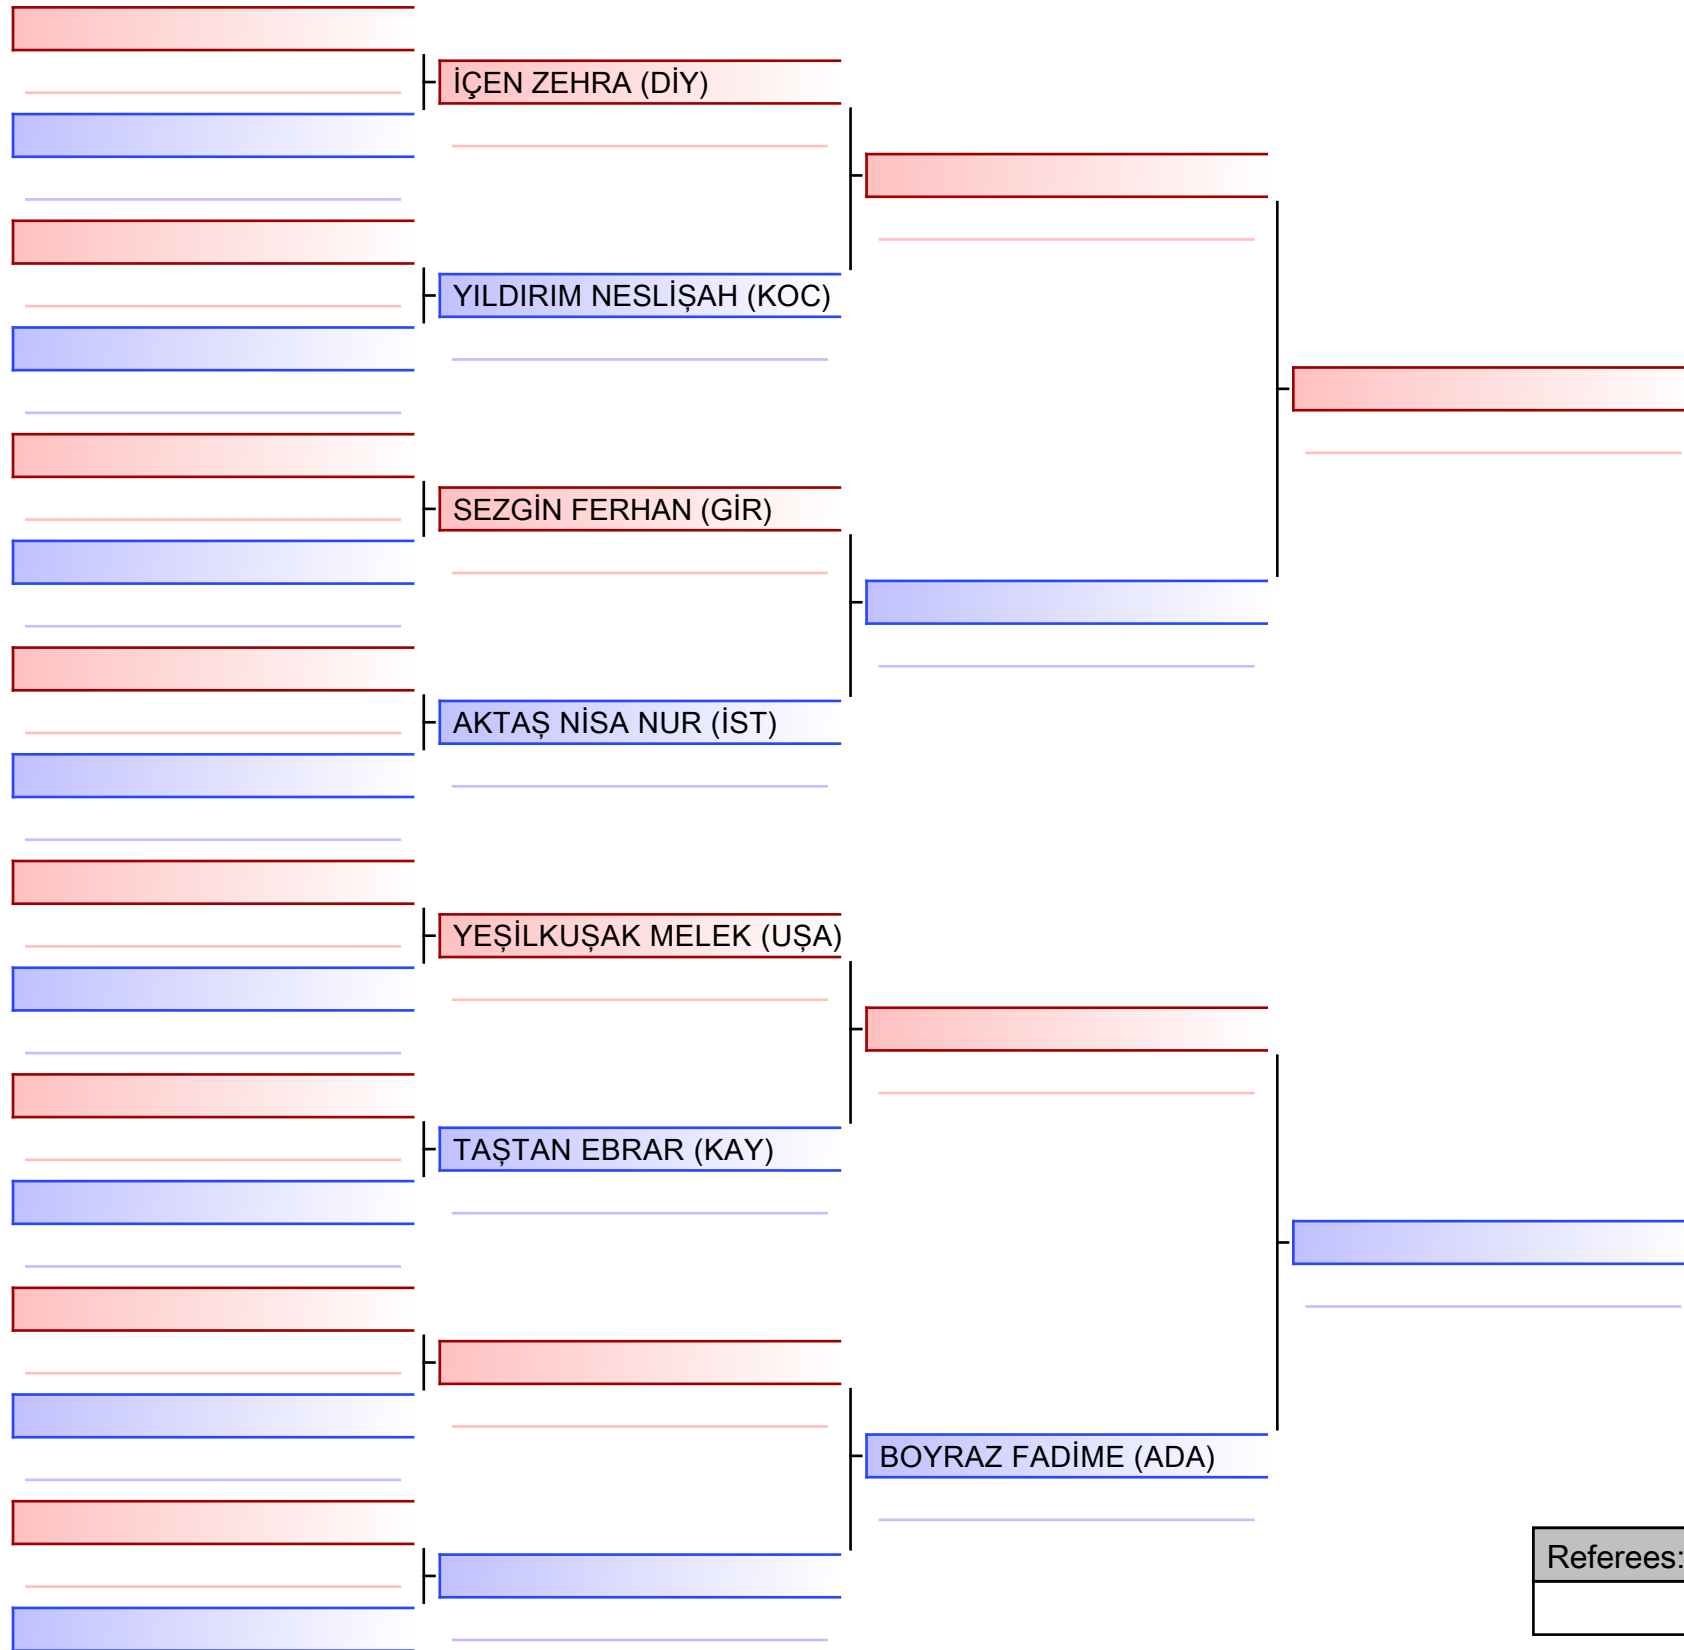

Referees:			

Referee

Referees:			

Referee

Referees:			

Grey box

Referees:			

Referee

Referees:			

Empty box for match details or scores.

Referees:			

Referees:

Referees:			

Referees:			