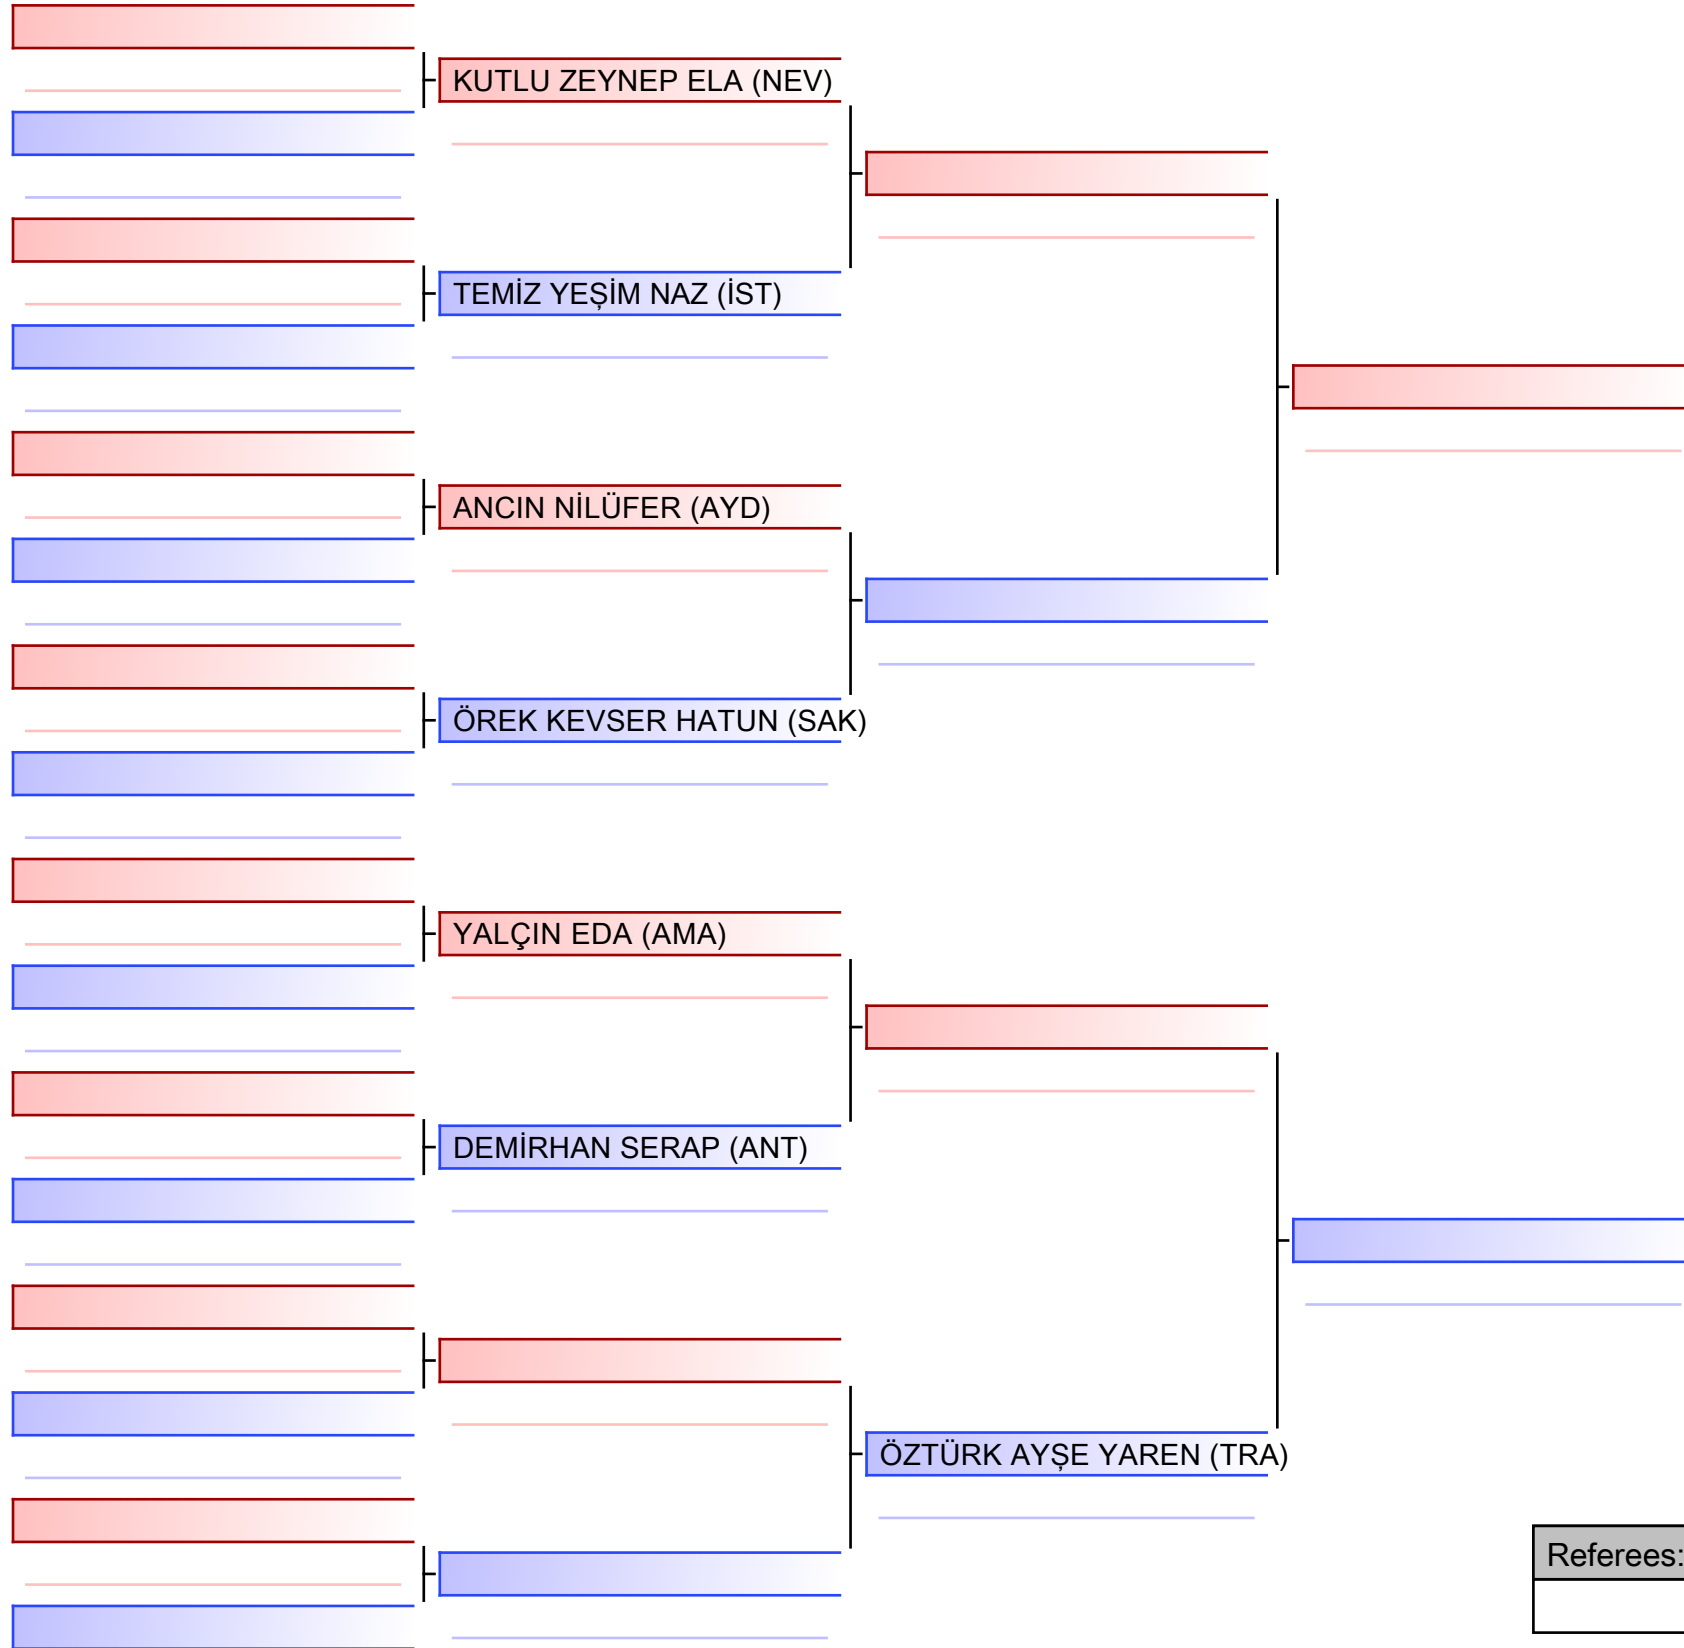

Referees:			

Referee

Referees:			

Referee

Referees:			

Grey box

Referees:			

Referee

Referees:			

Empty box for match details or scores.

Referees:			

Referees:

Referees:			

Referees:			