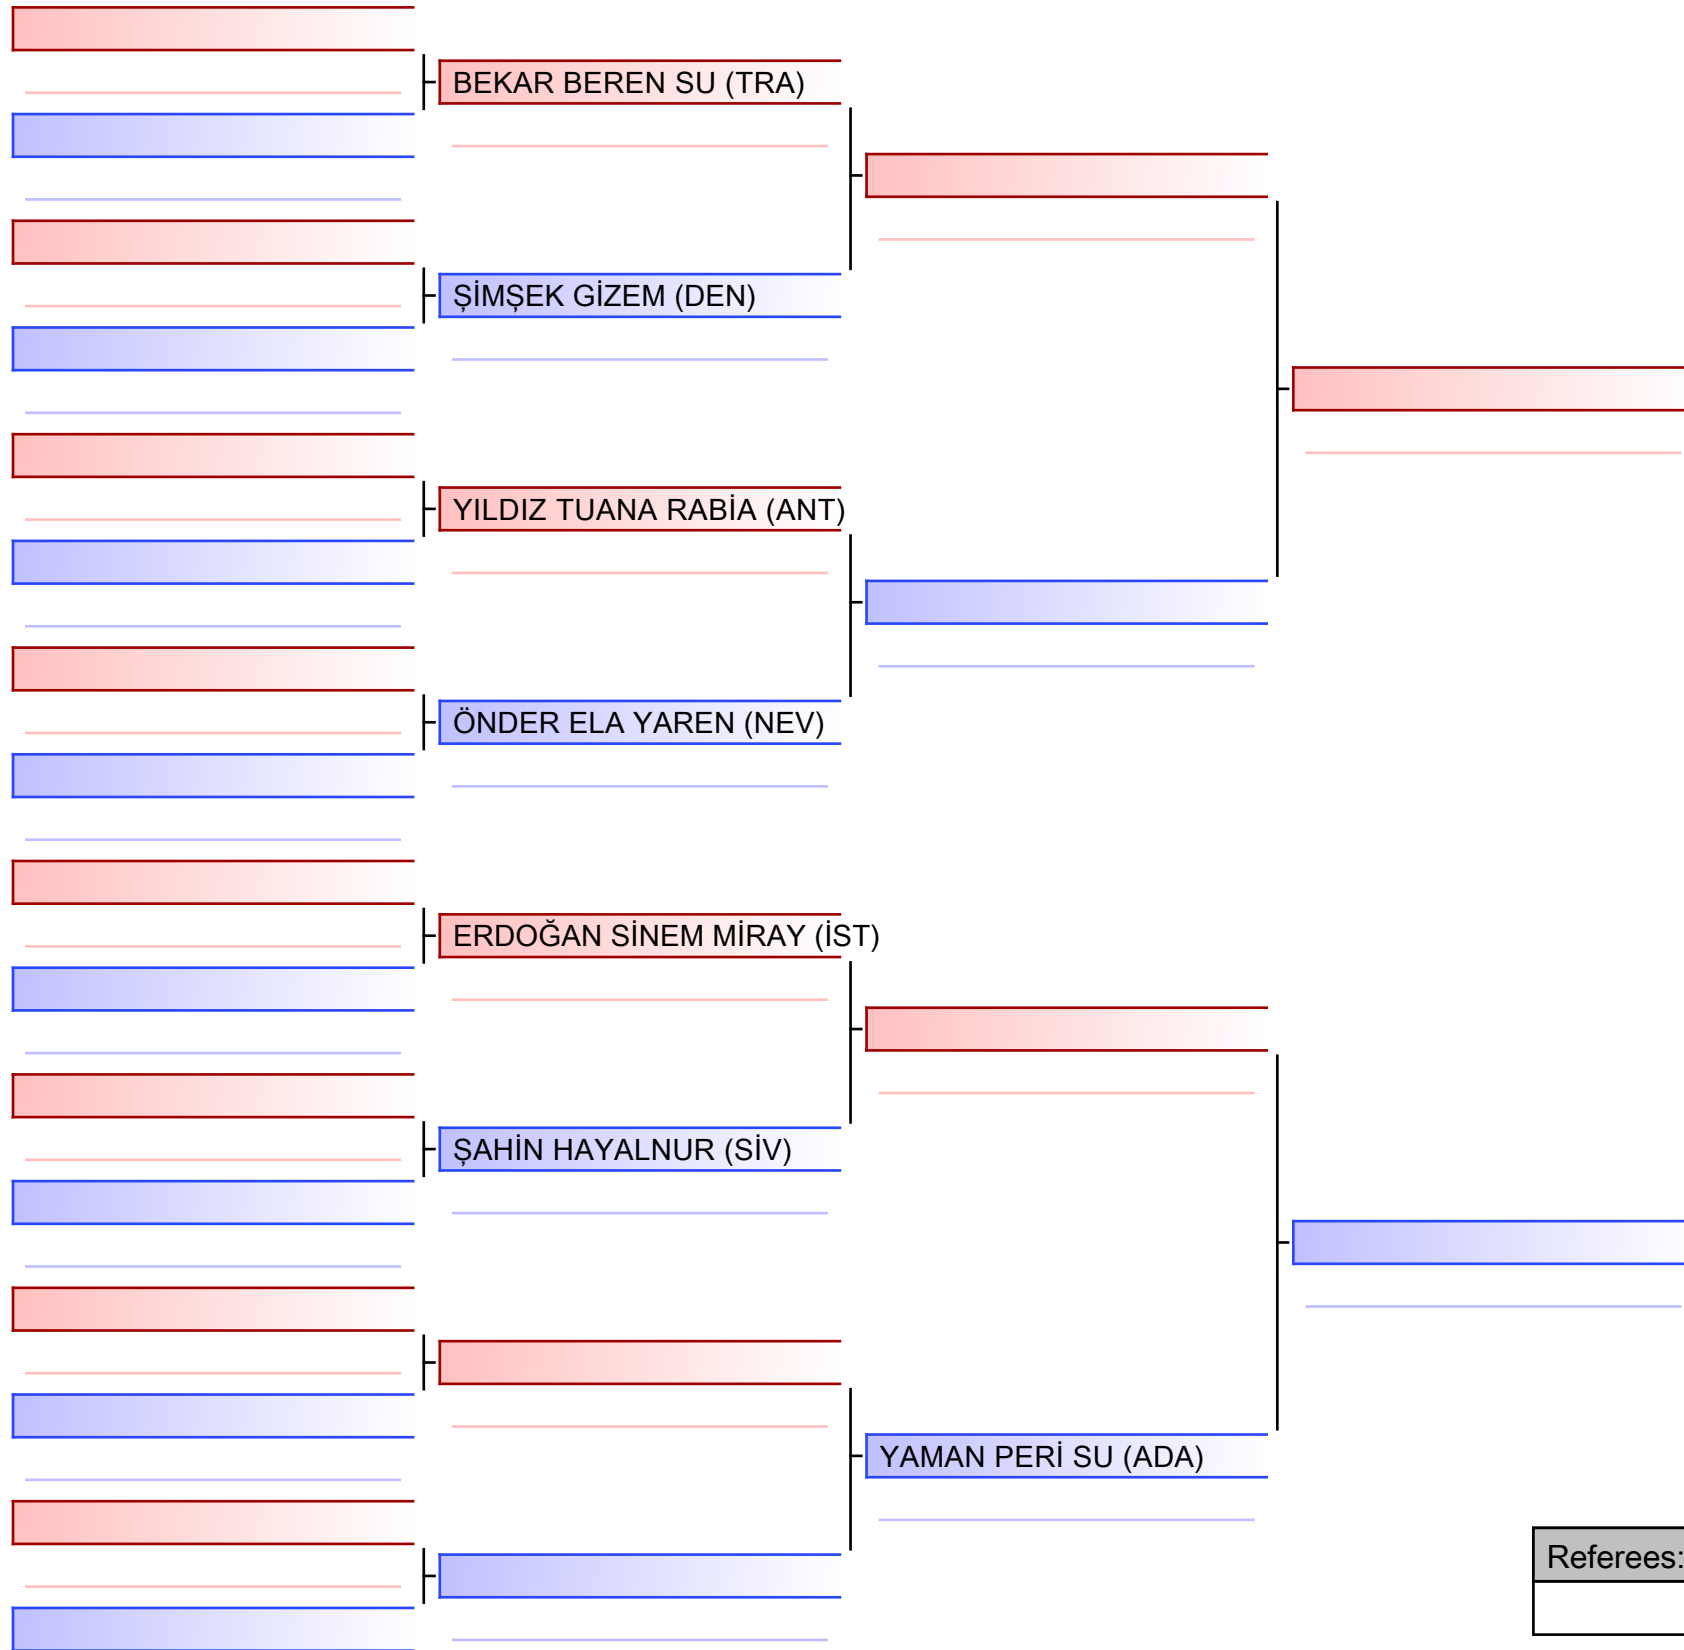

Referees:			

Referee

Referees:			

Referee

Referees:			

Grey box

Referees:			

Referee

Referees:			

Empty box for match details or scores.

Referees:			

Referees:

Referees:			

Referees:			