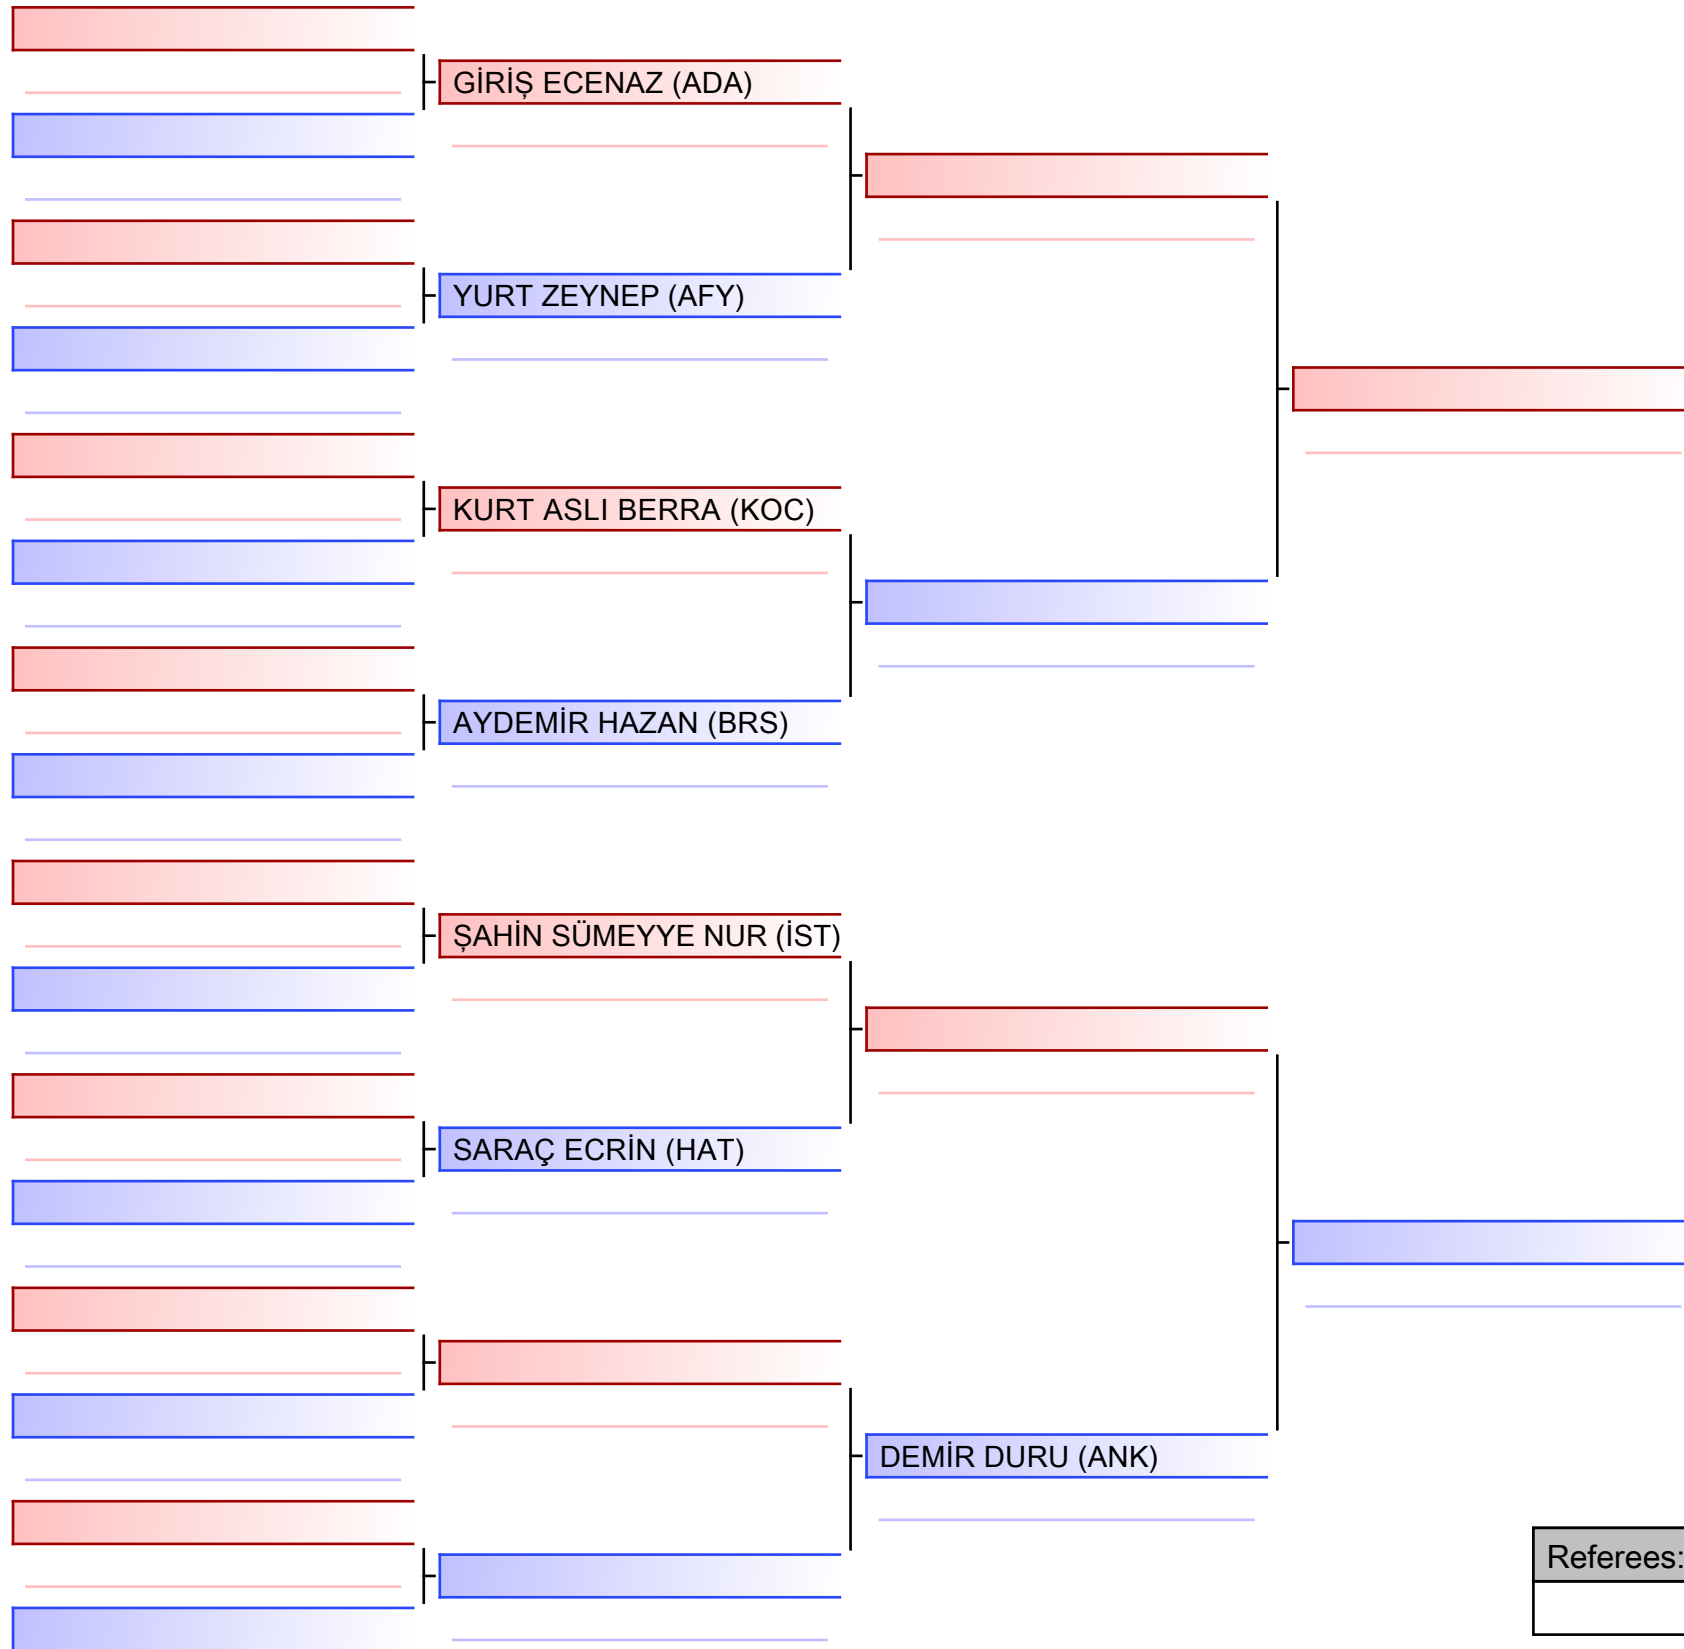

Referees:			

Referee

Referees:			

Referee

Referees:			

Grey box

Referees:			

Referee

Referees:			

Empty box for match details or scores.

Referees:			

Referees:

Referees:			

Referees:			